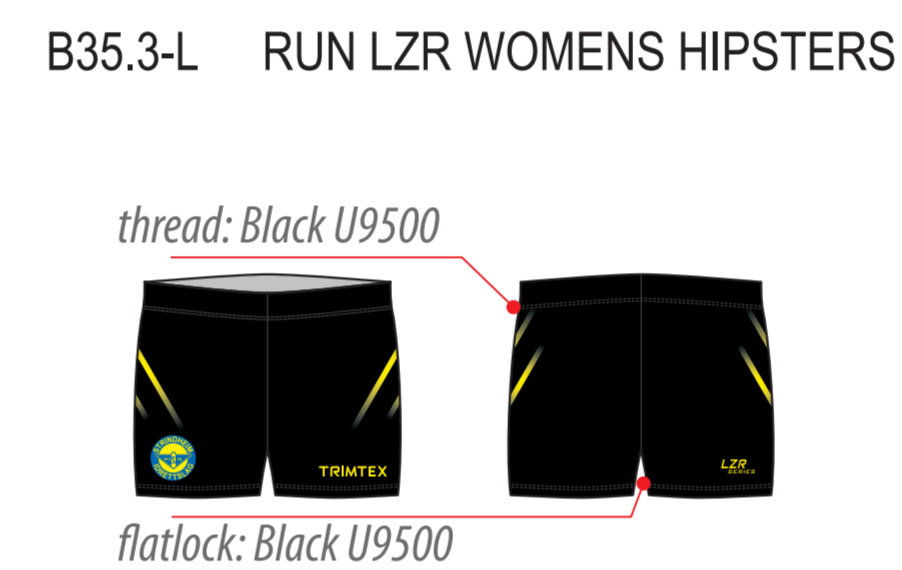

scale 1:10 (10%)

Trimtex contact: Trond Iversen
Designer: Kristiina Seim
Last correction: 1.02.2012

Colours in design:

PMS 293 C	-----
PMS Yellow C	-----
T White	-----
T15 Deep Black	-----

Order type / Additional notes: