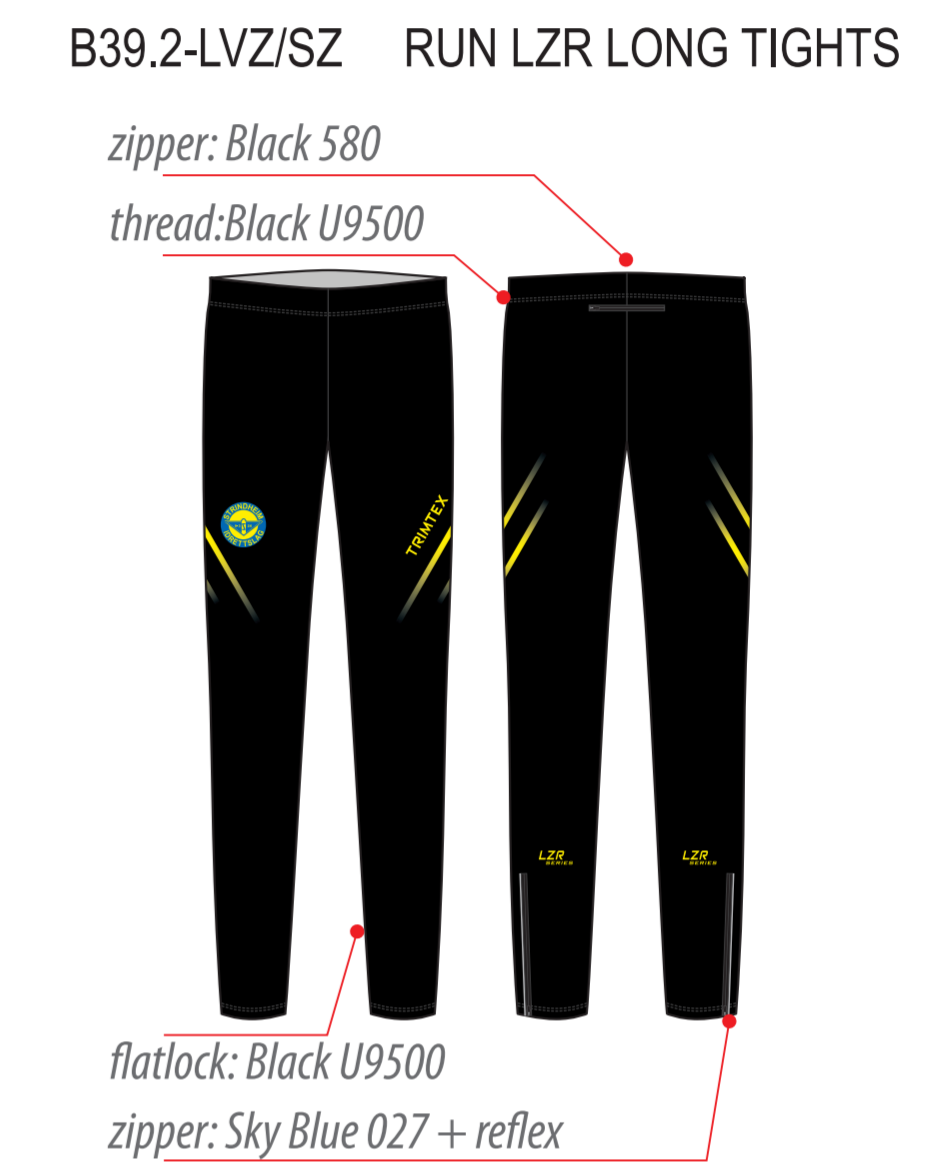

scale 1:10 (10%)

Trimtex contact: Trond Iversen
Designer: Kristiina Seim
Last correction: 1.02.2012

Colours in design:

PMS 293 C	-----
PMS Yellow C	-----
T White	-----
T15 Deep Black	-----

Order type / Additional notes: