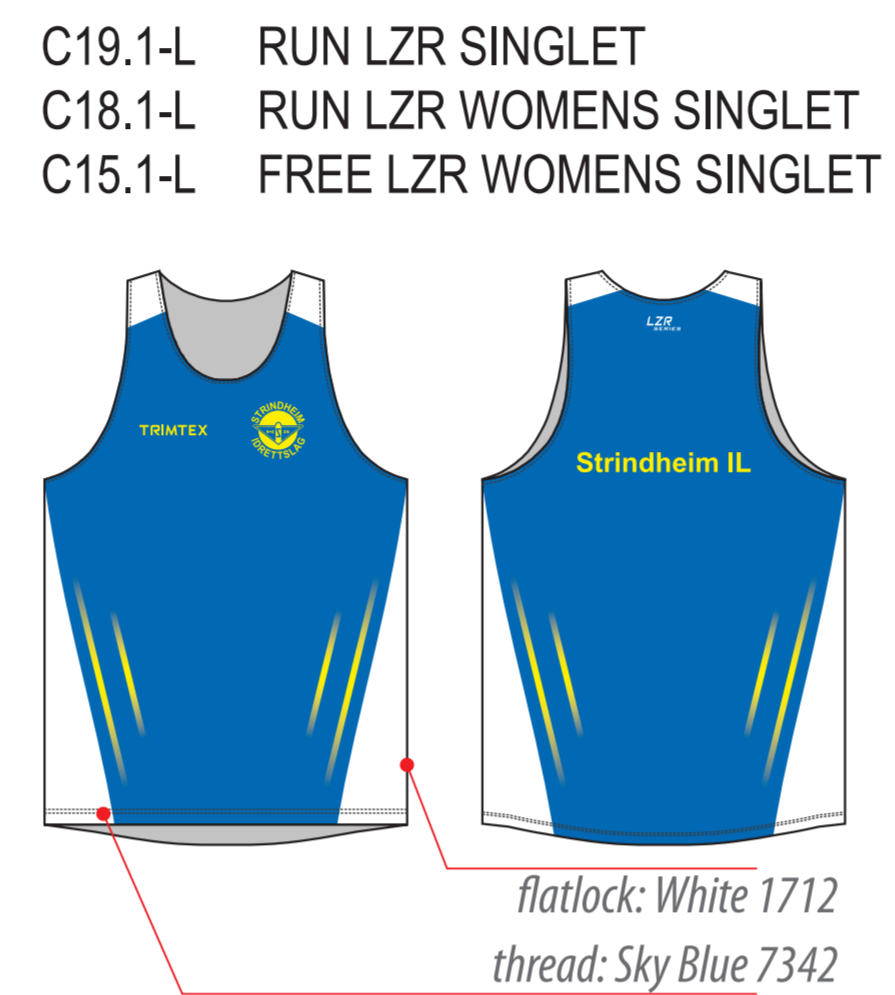

scale 1:10 (10%)

Trimtex contact: Trond Iversen
Designer: Kristiina Seim
Last correction: 1.02.2012

Colours in design:

PMS 293 C	-----
PMS Yellow C	-----
T White	-----
T15 Deep Black	-----

Order type / Additional notes: